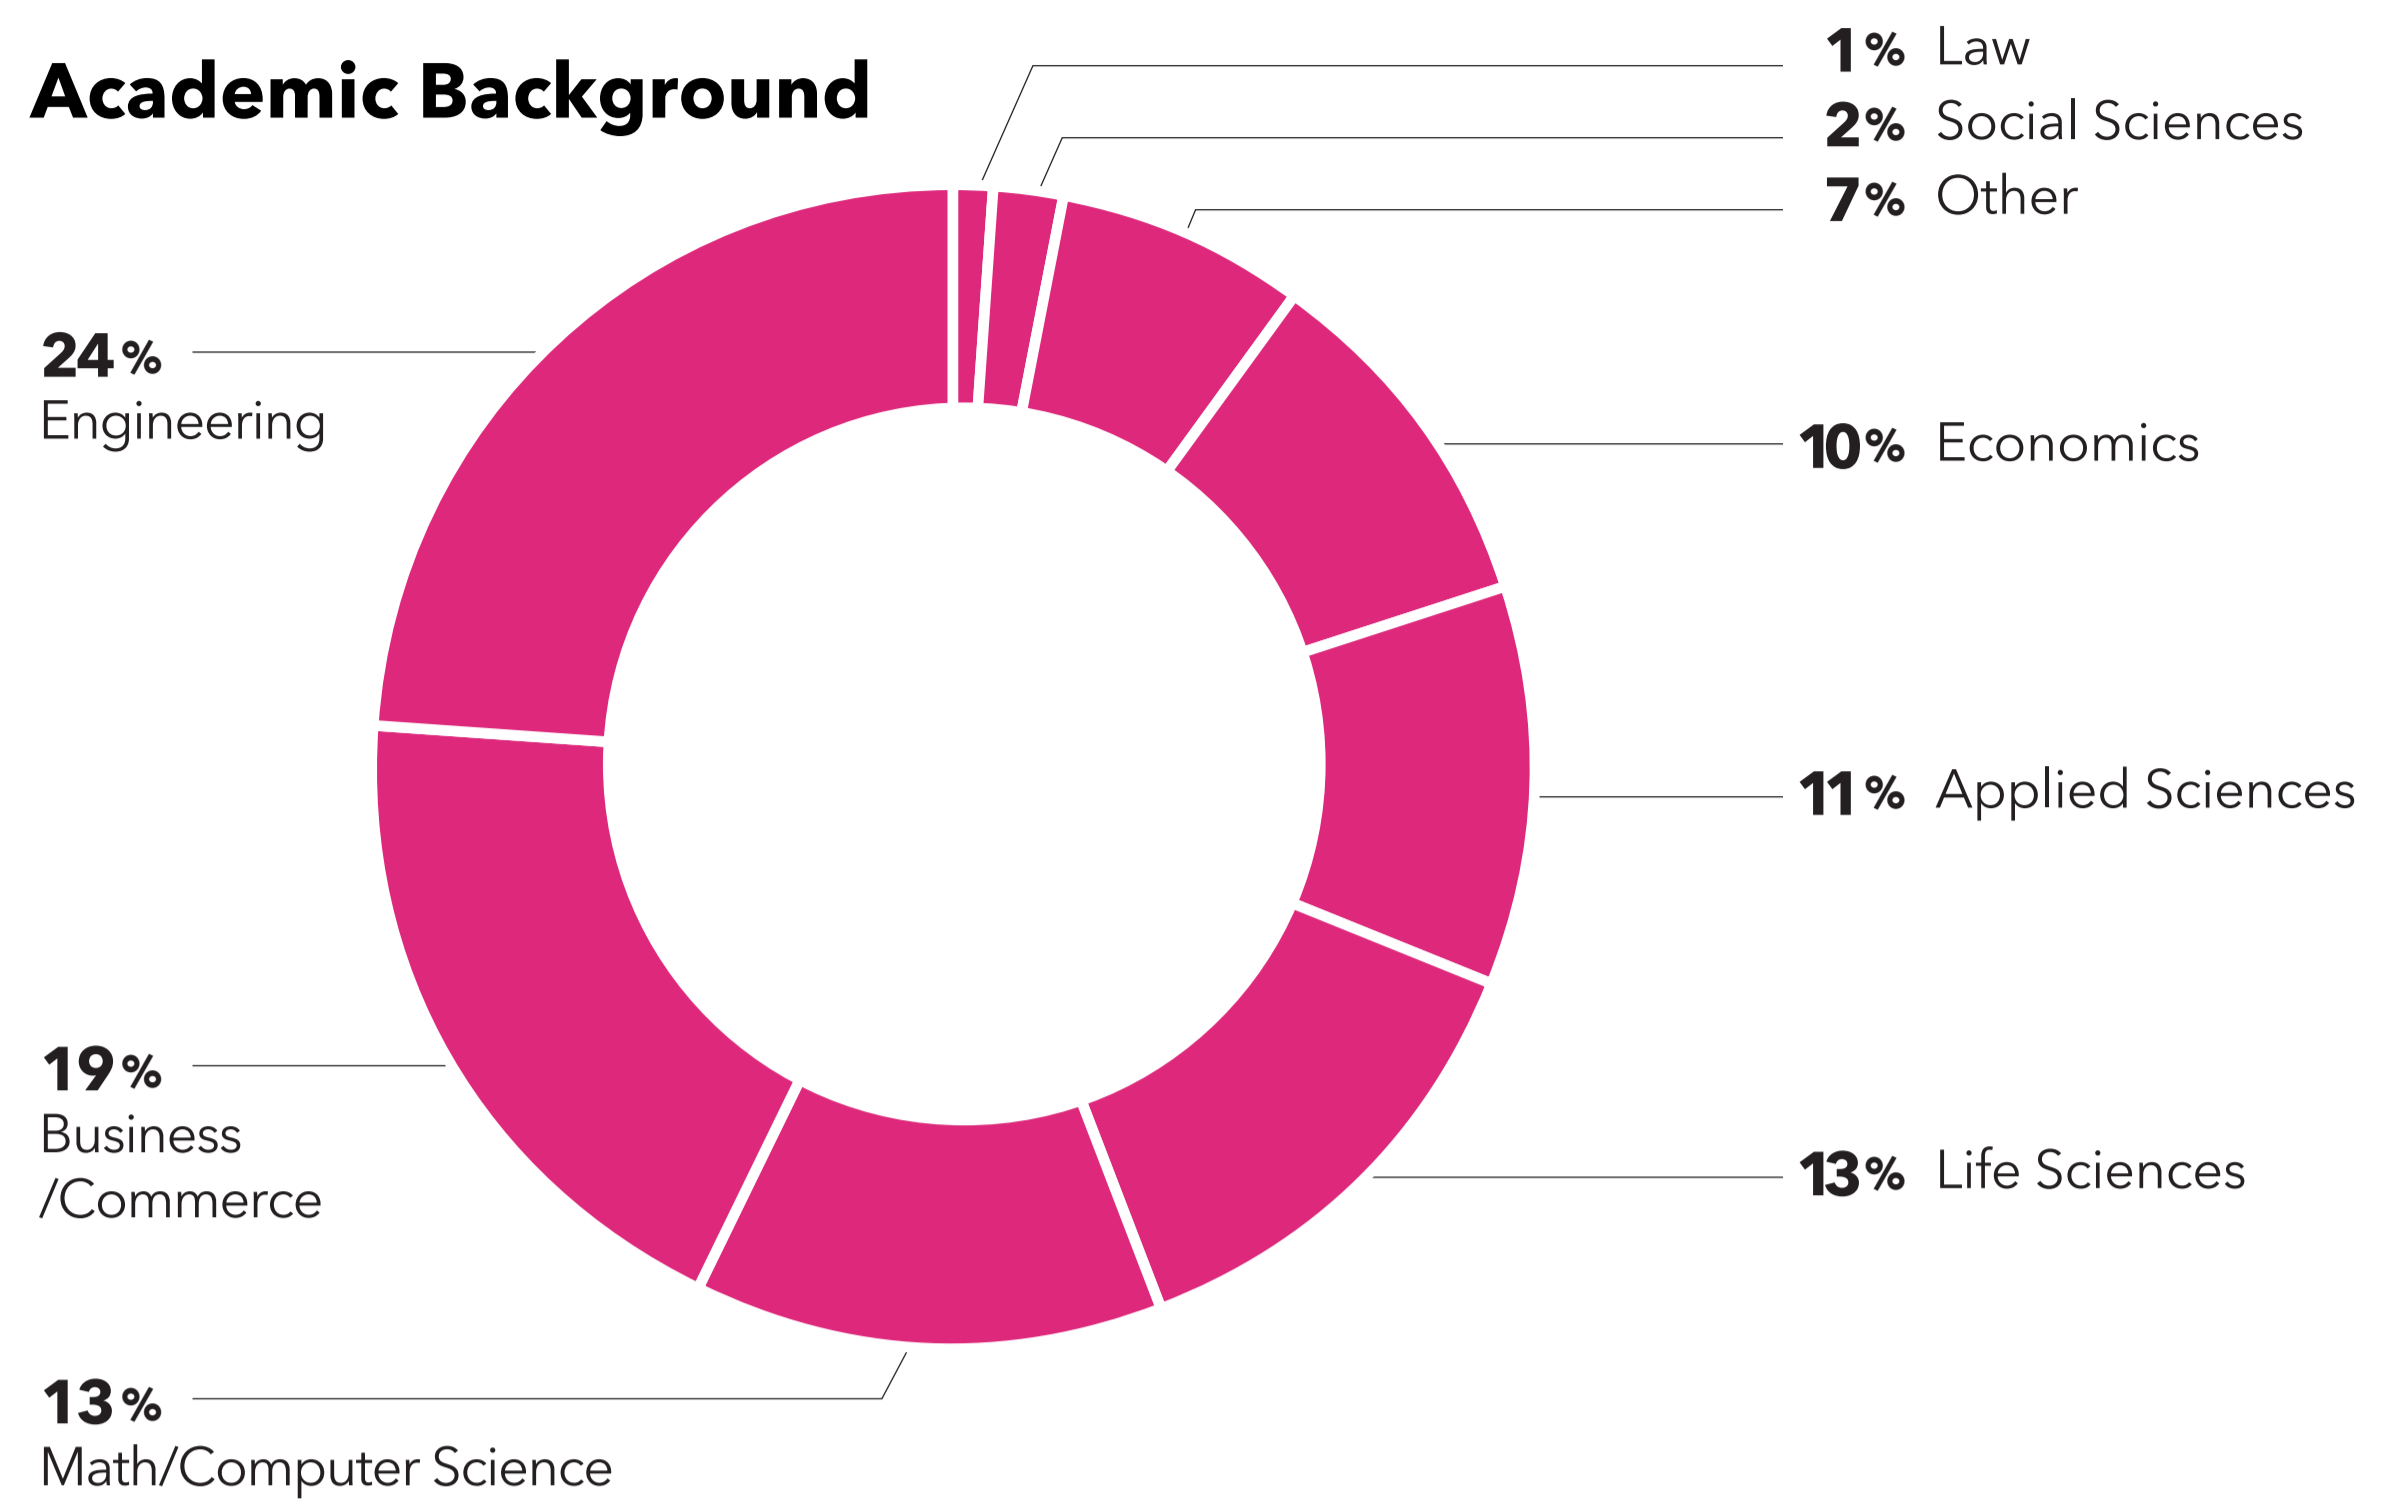

Morning MBA Evening MBA

CLASS OF 2026

120

Total students

44%
53 Women

55%
66 Men

1%
1 Prefer not to say

30

Average age

RANGE 23-47

7.0

Average years of work experience

RANGE 2-18

3.4

Average undergrad GPA

645

Average GMAT

Academic Background