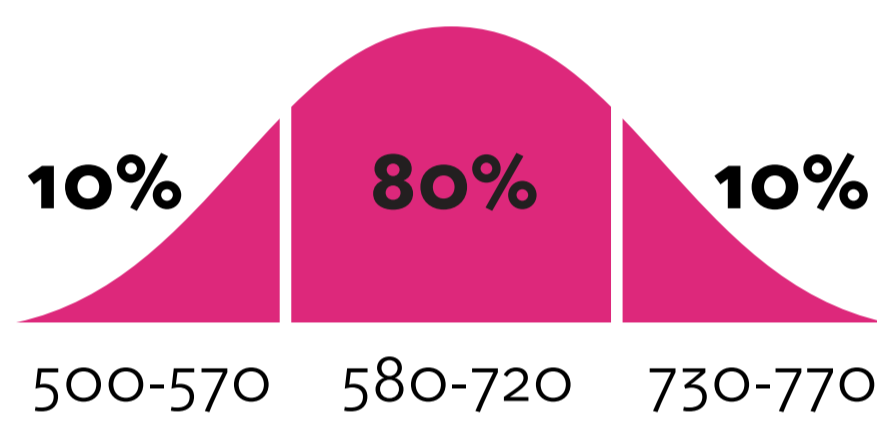

Morning MBA Evening MBA

CLASS OF 2026

120

Total students

44%
53 Women

55%
66 Men

1%
1 Prefer not to say

30

Average age

RANGE 23-47

7.0

Average years of work experience

RANGE 2-18

3.4

Average undergrad GPA

645

Average GMAT