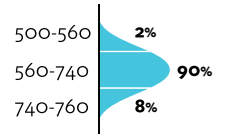

Meet the Rotman Class of 2021

The Rotman Full-Time MBA program attracts top talent from around the world, representing an incredibly diverse range of professional and academic backgrounds.

295  **Total Students**

42%
125 Women

58%
170 Men

27
Average Age
Range 22 - 36

5.0
Average Years Work Experience
Range 0 - 13

3.5
Average Undergrad GPA

669
Average GMAT

Joint Degrees

1
BscPhm /MBA