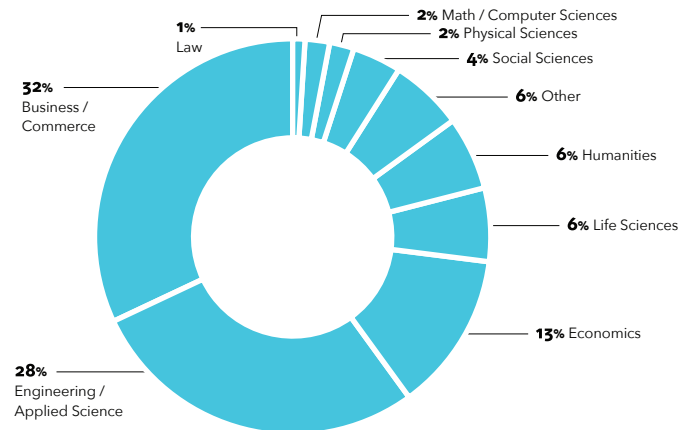

Meet the Rotman Class of 2021

The Rotman Full-Time MBA program attracts top talent from around the world, representing an incredibly diverse range of professional and academic backgrounds.

295 **Total Students**

42%
125 Women

58%
170 Men

27
Average Age
Range 22 - 36

5.0
Average Years Work Experience
Range 0 - 13

3.5
Average Undergrad GPA

669
Average GMAT

Joint Degrees

1
BscPhm /MBA

26
JD /MBA

2
MGA /MBA

4
Skoll BAsc /MBA

Fellows

24
Forté Fellows

8
Creative Destruction Lab Fellows

2
Reaching Out MBA (ROMBA) Fellows

Global Reach

58%
International Students

42%
Domestic Students

60%
Born Outside of Canada

44
Birth Countries

Academic Background